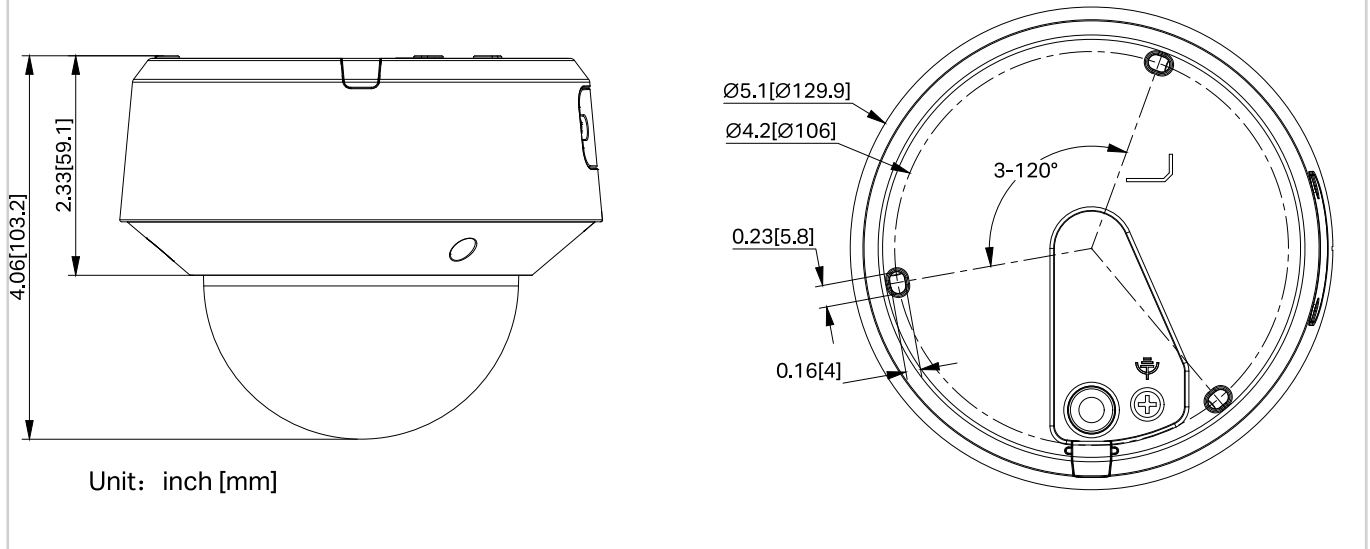

Dimensions

*1SD card is not included in the package.

Specifications are subject to change without notice and can be found at www.vigi.com.

©2026 TP-Link