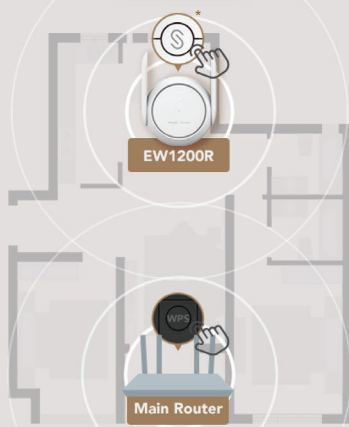

Highlight Features

Unbreakable Wi-Fi Signal throughout Your Home

Thanks to the built-in **signal amplifiers**, EW1200R can penetrate more walls and expand the signal to every single corner of your home.

Highlight Features

Reyee Mesh Brings you Unlimited Signal Connection Everywhere you Go

When the primary router is Reyee Mesh Wi-Fi series, mesh them up and enjoy the seamless network!

More Wireless Mode Options, More Surprise

WPS Mode WISP Mode Repeater Mode AP Mode

WPS Mode

Repeater Mode

* WPS / Mesh / Reset button all in one

Highlight Features

Take Control of Your Home Network at Fingertips

Set up your home network in Reyee Router App in two minutes. More Life-time Free functions are waiting for you to Explore, Experience, Expect.

Remote Reboot	Parental Control	Guest Wi-Fi

QR code and app store links for Reyee Router App.

- GET IT ON Google Play
- Download on the App Store

Specifications

Basic

Dimensions (WxDxH)	128 mm x 102 mm x 60 mm (5.04 in. × 4.02 in. × 2.36 in. antennas not included)
Weight	0.25 kg (packages not included)
Wi-Fi Standards	Wi-Fi 5 (802.11ac)
MIMO	2.4 GHz, 2×2, MU-MIMO 5 GHz, 2×2, MU-MIMO
Max. Wi-Fi Speed	2.4 GHz: 300 Mbps 5 GHz: 867 Mbps
Channel Width	2.4 GHz: Auto/20/40 MHz 5 GHz: Auto/20/40/80 MHz
Antennas	2
Antennas Type	External Omnidirectional
Antenna Gain	2.4 GHz: 4 dBi 5 GHz: 4 dBi
Port	1×10/100 Base-T WAN/LAN
Recommended Users	24
Max. Users	96
Power Supply	100-240V~50/60Hz 0.5A
Power Consumption	≤15W
Operation Frequency Bands	802.11b/g/n/: 2.400 GHz to 2.483 GHz 802.11a/n/ac: 5.150 GHz to 5.350 GHz 802.11a/n/ac: 5.470 GHz to 5.725 GHz , 5.725 GHz to 5.850 GHz country-specific restrictions apply
Transmit Power	Regular: CE EIRP: ≤20dBm (2.4GHz) ≤27dBm (5GHz) ≤20dBm 2400~2483.5MHz(Bluetooth) Myanmar: 2400~2483.5MHz ≤ 20dBm(EIRP) ; 5150~5350MHz ≤ 23dBm(EIRP) ; 5470~5725MHz ≤ 30dBm(EIRP) ; 5725~5850MHz ≤ 30dBm(EIRP) ;