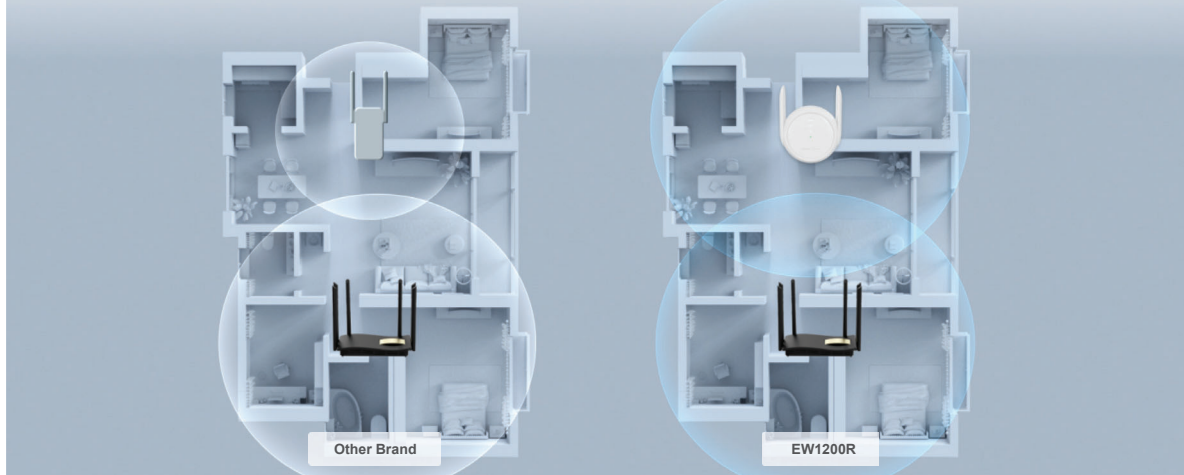

RG-EW1200R

1200Mbps Dual-band Mesh Wi-Fi Extender

DATASHEET

Highlights

- Cover your whole home network with one-click
- Unbreakable Wi-Fi signal throughout your Home
- Three-bar signal indicator guides you to find the best spot
- Reyee Mesh brings you unlimited signal connection everywhere you go
- More wireless mode options, more surprise
- Take control of your home network at your fingertips

Highlight Features

Unbreakable Wi-Fi Signal throughout Your Home

Thanks to the built-in **signal amplifiers**, EW1200R can penetrate more walls and expand the signal to every single corner of your home.

Highlight Features

Reyee Mesh Brings you Unlimited Signal Connection Everywhere you Go

When the primary router is Reyee Mesh Wi-Fi series, mesh them up and enjoy the seamless network!

More Wireless Mode Options, More Surprise

WPS Mode WISP Mode Repeater Mode AP Mode

WPS Mode

Repeater Mode

* WPS / Mesh / Reset button all in one

Highlight Features

Take Control of Your Home Network at Fingertips

Set up your home network in Reyee Router App in two minutes. More Life-time Free functions are waiting for you to Explore, Experience, Expect.