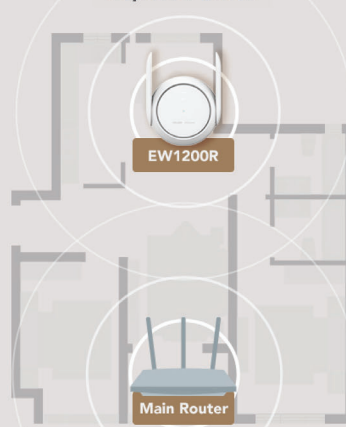

Highlight Features

Unbreakable Wi-Fi Signal throughout Your Home

Thanks to the built-in **signal amplifiers**, EW1200R can penetrate more walls and expand the signal to every single corner of your home.

Highlight Features

Reyee Mesh Brings you Unlimited Signal Connection Everywhere you Go

When the primary router is Reyee Mesh Wi-Fi series, mesh them up and enjoy the seamless network!

More Wireless Mode Options, More Surprise

WPS Mode WISP Mode Repeater Mode AP Mode

WPS Mode

Repeater Mode

* WPS / Mesh / Reset button all in one

Highlight Features

Take Control of Your Home Network at Fingertips

Set up your home network in Reyee Router App in two minutes. More Life-time Free functions are waiting for you to Explore, Experience, Expect.

Remote Reboot	Parental Control	Guest Wi-Fi

QR code and app store links for Reyee Router App.

- GET IT ON Google Play
- Download on the App Store

Specifications

Basic

Dimensions (WxDxH)	128 mm x 102 mm x 60 mm (5.04 in. × 4.02 in. × 2.36 in. antennas not included)
Weight	0.25 kg (packages not included)
Wi-Fi Standards	Wi-Fi 5 (802.11ac)
MIMO	2.4 GHz, 2×2, MU-MIMO 5 GHz, 2×2, MU-MIMO
Max. Wi-Fi Speed	2.4 GHz: 300 Mbps 5 GHz: 867 Mbps
Channel Width	2.4 GHz: Auto/20/40 MHz 5 GHz: Auto/20/40/80 MHz
Antennas	2
Antennas Type	External Omnidirectional
Antenna Gain	2.4 GHz: 4 dBi 5 GHz: 4 dBi
Port	1×10/100 Base-T WAN/LAN
Recommended Users	24
Max. Users	96
Power Supply	100-240V~50/60Hz 0.5A
Power Consumption	≤15W
Operation Frequency Bands	802.11b/g/n/: 2.400 GHz to 2.483 GHz 802.11a/n/ac: 5.150 GHz to 5.350 GHz 802.11a/n/ac: 5.470 GHz to 5.725 GHz , 5.725 GHz to 5.850 GHz country-specific restrictions apply
Transmit Power	Regular: CE EIRP: ≤20dBm (2.4GHz) ≤27dBm (5GHz) ≤20dBm 2400~2483.5MHz(Bluetooth) Myanmar: 2400~2483.5MHz ≤ 20dBm(EIRP) ; 5150~5350MHz ≤ 23dBm(EIRP) ; 5470~5725MHz ≤ 30dBm(EIRP) ; 5725~5850MHz ≤ 30dBm(EIRP) ;