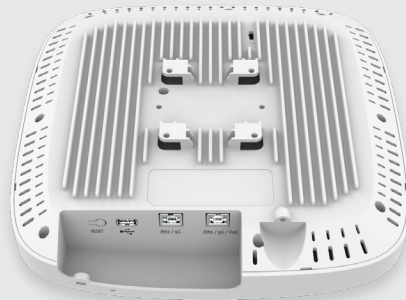

XE5-8 Wi-Fi 6/6E Indoor Access Point

Top View

Top View

Left Corner

Right Side

Back Panel

Back Panel

XE5-8 Wi-Fi 6/6E Indoor Access Point

XE5-8 Ordering Information

Regulatory Model	XE5-8
XE5-8X00A00-US	Indoor 5-Radio Wi-Fi 6/6E Access Point. SDR 802.11ax 8x8/4x4, US
XE5-8X00A00-EU	Indoor 5-Radio Wi-Fi 6/6E Access Point. SDR 802.11ax 8x8/4x4, EU
XE5-8X00A00-RoW	Indoor 5-Radio Wi-Fi 6/6E Access Point. SDR 802.11ax 8x8/4x4, RoW
XE5-8X00A00-CA	Indoor 5-Radio Wi-Fi 6/6E Access Point. SDR 802.11ax 8x8/4x4, CA
N000000L142A	PoE injector, 60W, 5 GbE, Indoor, Energy Level 6 Supply
AX-E510RBKT-WW	Shock mount bracket