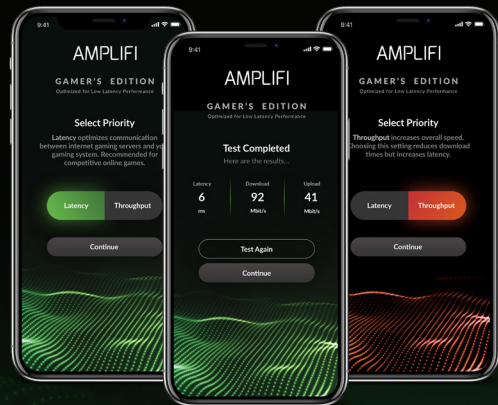

Operating Frequency

US/CA	2412 - 2462	
	U-NII-1 5150 - 5250	U-NII-3 5725 - 5850
Worldwide	2412 - 2472 5150 - 5250	

Designed to be Showcased

Designed from the outside in, AmpliFi is meant to be a showcase piece for the modern home.

Perfected User Experience

The intuitive AmpliFi app allows instant setup, configuration, powerful reporting metrics, parental controls, remote access, and easy guest access. The mobile app is available for download on Android and iOS smartphones.