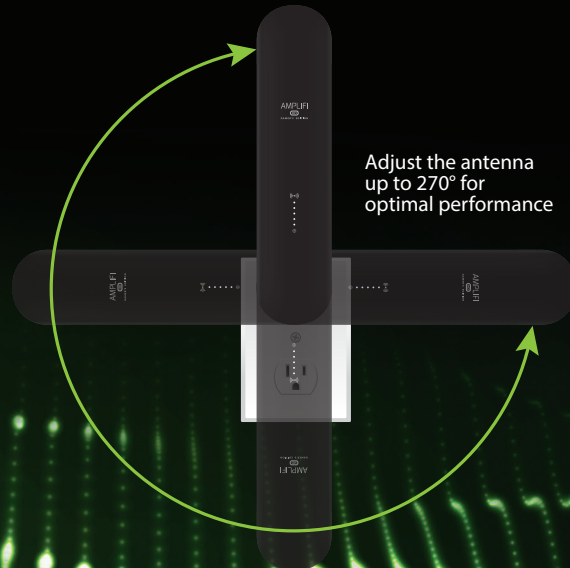

DATASHEET

AMPLIFI HD
GAMER'S EDITION

Router

Touchscreen
Display

LED

Gigabit
LAN Ports

WAN
Port

Power
Port

MeshPoint

Signal LEDs

Adjust the antenna
up to 270° for
optimal performance

Router Specifications

Dimensions	99.5 x 97.8 x 99.6 mm (3.91 x 3.85 x 3.92")
Weight	410 g (14.46 oz)
Max. TX Power	26 dBm
Radios	2
MIMO Chains	6
Speed	1750 Mbps
Networking Interface	Wi-Fi/Gigabit Ethernet (1) WAN, (4) LAN
Max. Power Consumption	11W
ESD/EMP Protection	± 24kV Air/Contact
Buttons	Reset
Antennas	(1) Dual-Band Antenna, Tri-Polarity
Display	40.6 mm (1.6") Diagonal, 240 x 240, 212 ppi, G+F Touch, Full Color
Wi-Fi Standards	802.11ac
Power Save	Supported
Wireless Security	WPA2-PSK AES/TKIP
Operating Temperature	14 to 131° F (-10 to 55° C)
Operating Humidity	5 to 95% Noncondensing
Certifications	FCC / CE / IC