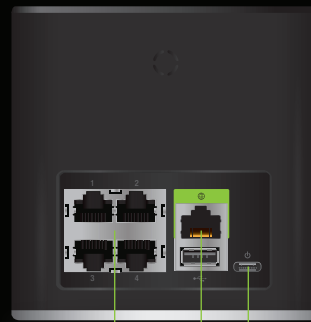

DATASHEET

AMPLIFI HD
GAMER'S EDITION

Router

Touchscreen
Display

LED

Gigabit
LAN Ports

WAN
Port

Power
Port

MeshPoint

Signal LEDs

Adjust the antenna
up to 270° for
optimal performance

Router Specifications

Dimensions	99.5 x 97.8 x 99.6 mm (3.91 x 3.85 x 3.92")
Weight	410 g (14.46 oz)
Max. TX Power	26 dBm
Radios	2
MIMO Chains	6
Speed	1750 Mbps
Networking Interface	Wi-Fi/Gigabit Ethernet (1) WAN, (4) LAN
Max. Power Consumption	11W
ESD/EMP Protection	± 24kV Air/Contact
Buttons	Reset
Antennas	(1) Dual-Band Antenna, Tri-Polarity
Display	40.6 mm (1.6") Diagonal, 240 x 240, 212 ppi, G+F Touch, Full Color
Wi-Fi Standards	802.11ac
Power Save	Supported
Wireless Security	WPA2-PSK AES/TKIP
Operating Temperature	14 to 131° F (-10 to 55° C)
Operating Humidity	5 to 95% Noncondensing
Certifications	FCC / CE / IC